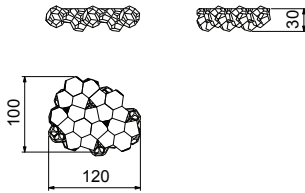

24 Shapes – Pack Vol. 0,33 m³

32 Shapes – Pack Vol. 0,43 m³

40 Shapes – Pack Vol. 0,55 m³

Polyhedra™ Modular Coffee Table

Fabrication Process: Selective Laser Sintering

PA2200 White Nylon Composite, Neodymium Magnets