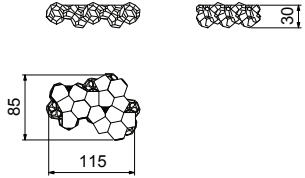

24 Shapes – Pack Vol. 0,33 m³

32 Shapes – Pack Vol. 0,43 m³

40 Shapes – Pack Vol. 0,55 m³

Polyhedra™ Modular Coffee Table

Fabrication Process: Selective Laser Sintering

PA2200 White Nylon Composite, Neodymium Magnets