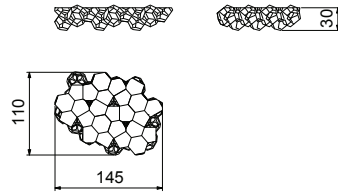

24 Shapes – Pack Vol. 0,33 m³

32 Shapes – Pack Vol. 0,43 m³

40 Shapes – Pack Vol. 0,55 m³

Polyhedra™ Modular Coffee Table

Fabrication Process: Selective Laser Sintering

PA2200 White Nylon Composite, Neodymium Magnets