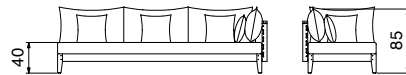

1 Seater – Pack Vol. 0,75 m³
 4m fabric / 7m² leather

2 Seater – Pack Vol. 1,4 m³
 9.5m fabric / 16m² leather

3 Seater – Pack Vol. 2,1 m³
 13m fabric / 22m² leather

Riempie™ Couch

Solid Kiaat Frame (Oiled) with White Leather Riempie, Mattress – Polyurethane Upholstery Foam & Dacron, Cushions – 50/50 Unicurl & Kapok