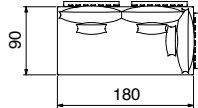

1 Seater – Pack Vol. 0,75 m³
 4m fabric / 7m² leather

2 Seater – Pack Vol. 1,4 m³
 9.5m fabric / 16m² leather

3 Seater – Pack Vol. 2,1 m³
 13m fabric / 22m² leather

Riempie™ Couch

Solid Kiaat Frame (Oiled) with White Leather Riempie, Mattress – Polyurethane Upholstery Foam & Dacron, Cushions – 50/50 Unicurl & Kapok