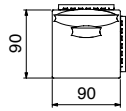

1 Seater – Pack Vol. 0,75 m³
 4m fabric / 7m² leather

2 Seater – Pack Vol. 1,4 m³
 9.5m fabric / 16m² leather

3 Seater – Pack Vol. 2,1 m³
 13m fabric / 22m² leather

Riempie™ Couch

Solid Kiaat Frame (Oiled) with White Leather Riempie, Mattress – Polyurethane Upholstery Foam & Dacron, Cushions – 50/50 Unicurl & Kapok