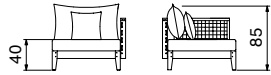

1 Seater – Pack Vol. 0,75 m³
 4m fabric / 7m² leather

2 Seater – Pack Vol. 1,4 m³
 9.5m fabric / 16m² leather

3 Seater – Pack Vol. 2,1 m³
 13m fabric / 22m² leather

Riempie™ Couch

Solid Kiaat Frame (Oiled) with White Leather Riempie, Mattress – Polyurethane Upholstery Foam & Dacron, Cushions – 50/50 Unicurl & Kapok