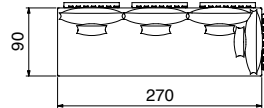

1 Seater – Pack Vol. 0,75 m³
 4m fabric / 7m² leather

2 Seater – Pack Vol. 1,4 m³
 9.5m fabric / 16m² leather

3 Seater – Pack Vol. 2,1 m³
 13m fabric / 22m² leather

Riempie™ Couch

Solid Kiaat Frame (Oiled) with White Leather Riempie, Mattress – Polyurethane Upholstery Foam & Dacron, Cushions – 50/50 Unicurl & Kapok