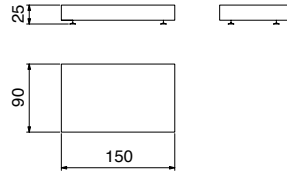

Small – Pack Vol. 0,2 m³

Large – Pack Vol. 0,35 m³

Medium – Pack Vol. 0,22 m³

Extra Large – Pack Vol. 0,4 m³

Simplicity™ Coffee Table

Sand and Cement Composite, Adjustable Feet (Can be used outdoors)

	Small	Medium	Large	Extra Large
Off white / Charcoal	R 12,999	R 16,311	R 18,208	R 19,200