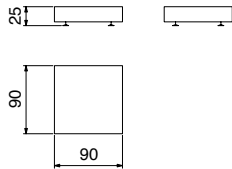

Small – Pack Vol. 0,2 m³

Large – Pack Vol. 0,35 m³

Medium – Pack Vol. 0,22 m³

Extra Large – Pack Vol. 0,4 m³

Simplicity™ Coffee Table

Sand and Cement Composite, Adjustable Feet (Can be used outdoors)

	Small	Medium	Large	Extra Large
Off white / Charcoal	R 12,999	R 16,311	R 18,208	R 19,200