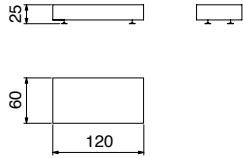

Small – Pack Vol. 0,2 m³

Large – Pack Vol. 0,35 m³

Medium – Pack Vol. 0,22 m³

Extra Large – Pack Vol. 0,4 m³

Simplicity™ Coffee Table

Sand and Cement Composite, Adjustable Feet (Can be used outdoors)

	Small	Medium	Large	Extra Large
Off white / Charcoal	R 12,999	R 16,311	R 18,208	R 19,200