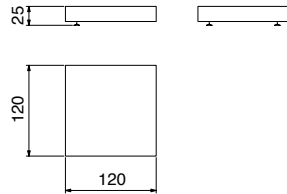

Small – Pack Vol. 0,2 m³

Large – Pack Vol. 0,35 m³

Medium – Pack Vol. 0,22 m³

Extra Large – Pack Vol. 0,4 m³

Simplicity™ Coffee Table

Sand and Cement Composite, Adjustable Feet (Can be used outdoors)

	Small	Medium	Large	Extra Large
Off white / Charcoal	R 12,999	R 16,311	R 18,208	R 19,200