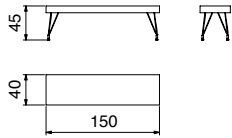

**2 Seater** – Pack Vol. 0,1 m<sup>3</sup>

**3 Seater** – Pack Vol. 0,15 m<sup>3</sup>

**4 Seater** – Pack Vol. 0,2 m<sup>3</sup>

**Weightless™ Bench**

Frame – Electropolished 304 Stainless Steel, Adjustable Feet, 90mm Seat Edge

	<b>2 Seater</b>	<b>3 Seater</b>	<b>4 Seater</b>
Top Solid Kiaat, Oiled	R 15,397	R 17,065	R 18,771
Top Standard Veneered Board, Satin Spray Finish	R 12,994	R 14,467	R 16,631
Top Acrylic Surface, Polished	R 17,857	R 19,241	R 21,884
1 x Leg Only	R 477	R 477	R 477