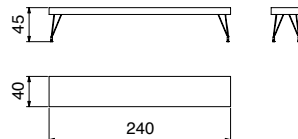

**2 Seater** – Pack Vol. 0,1 m<sup>3</sup>

**3 Seater** – Pack Vol. 0,15 m<sup>3</sup>

**4 Seater** – Pack Vol. 0,2 m<sup>3</sup>

**Weightless™ Bench**

Frame – Electropolished 304 Stainless Steel, Adjustable Feet, 90mm Seat Edge

	<b>2 Seater</b>	<b>3 Seater</b>	<b>4 Seater</b>
Top Solid Kiaat, Oiled	R 15,397	R 17,065	R 18,771
Top Standard Veneered Board, Satin Spray Finish	R 12,994	R 14,467	R 16,631
Top Acrylic Surface, Polished	R 17,857	R 19,241	R 21,884
1 x Leg Only	R 477	R 477	R 477