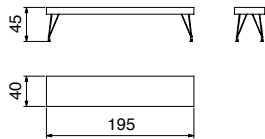

**2 Seater** – Pack Vol. 0,1 m<sup>3</sup>

**3 Seater** – Pack Vol. 0,15 m<sup>3</sup>

**4 Seater** – Pack Vol. 0,2 m<sup>3</sup>

**Weightless™ Bench**

Frame – Electropolished 304 Stainless Steel, Adjustable Feet, 90mm Seat Edge

	<b>2 Seater</b>	<b>3 Seater</b>	<b>4 Seater</b>
Top Solid Kiaat, Oiled	R 15,397	R 17,065	R 18,771
Top Standard Veneered Board, Satin Spray Finish	R 12,994	R 14,467	R 16,631
Top Acrylic Surface, Polished	R 17,857	R 19,241	R 21,884
1 x Leg Only	R 477	R 477	R 477