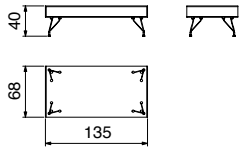

Pack Vol. 0,4 m³

Frame – Electropolished 304 Stainless Steel, Adjustable Feet

Top 12mm, Toughened Glass (UV Bonded)
1 x Leg Only

R 14,576
R 458

Retail Prices including VAT.

Haldane Martin is the owner of the Intellectual Property Rights of this design.