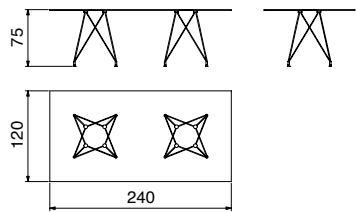

6 Seater – Pack Vol. 0,5 m³
 10mm Glass Top

8 Seater – Pack Vol. 0,8 m³
 12mm Glass Top

10 Seater – Pack Vol. 1,2 m³
 12mm Glass Top

14 Seater – Pack Vol. 1,2 m³
 12mm Glass Top

Weightless™ Rectangular Glass Table

Frame – Electropolished 304 Stainless Steel, Adjustable Feet

	6 Seater	8 Seater	10 Seater	14 Seater
Top Toughened Glass (UV Bonded)	R 16,182	R 22,450	R 26,273	R 41,607
Top 20 mm Recon Stone	R 36,709	R 48,271	R 58,213	–
1 x Frame Only	R 2,426	R 2,758	R 2,758	R 2,819