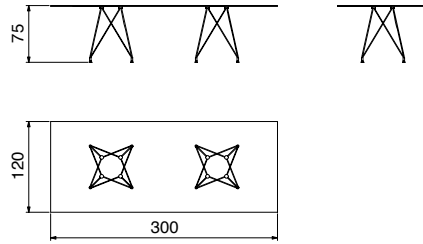

6 Seater – Pack Vol. 0,5 m³
 10mm Glass Top

8 Seater – Pack Vol. 0,8 m³
 12mm Glass Top

10 Seater – Pack Vol. 1,2 m³
 12mm Glass Top

14 Seater – Pack Vol. 1,2 m³
 12mm Glass Top

Weightless™ Rectangular Glass Table

Frame – Electropolished 304 Stainless Steel, Adjustable Feet

	6 Seater	8 Seater	10 Seater	14 Seater
Top Toughened Glass (UV Bonded)	R 16,182	R 22,450	R 26,273	R 41,607
Top 20 mm Recon Stone	R 36,709	R 48,271	R 58,213	–
1 x Frame Only	R 2,426	R 2,758	R 2,758	R 2,819