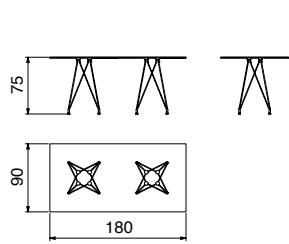

6 Seater – Pack Vol. 0,5 m³
 10mm Glass Top

8 Seater – Pack Vol. 0,8 m³
 12mm Glass Top

10 Seater – Pack Vol. 1,2 m³
 12mm Glass Top

14 Seater – Pack Vol. 1,2 m³
 12mm Glass Top

Weightless™ Rectangular Glass Table

Frame – Electropolished 304 Stainless Steel, Adjustable Feet

	6 Seater	8 Seater	10 Seater	14 Seater
Top Toughened Glass (UV Bonded)	R 16,182	R 22,450	R 26,273	R 41,607
Top 20 mm Recon Stone	R 36,709	R 48,271	R 58,213	–
1 x Frame Only	R 2,426	R 2,758	R 2,758	R 2,819