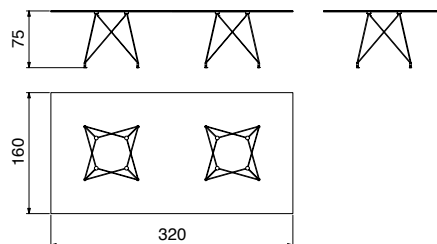

6 Seater – Pack Vol. 0,5 m³
 10mm Glass Top

8 Seater – Pack Vol. 0,8 m³
 12mm Glass Top

10 Seater – Pack Vol. 1,2 m³
 12mm Glass Top

14 Seater – Pack Vol. 1,2 m³
 12mm Glass Top

Weightless™ Rectangular Glass Table

Frame – Electropolished 304 Stainless Steel, Adjustable Feet

	6 Seater	8 Seater	10 Seater	14 Seater
Top Toughened Glass (UV Bonded)	R 16,182	R 22,450	R 26,273	R 41,607
Top 20 mm Recon Stone	R 36,709	R 48,271	R 58,213	–
1 x Frame Only	R 2,426	R 2,758	R 2,758	R 2,819