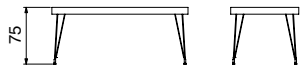

4 Seater – Pack Vol. 0,15 m³

8 Seater – Pack Vol. 0,4 m³

6 Seater – Pack Vol. 0,3 m³

10 Seater – Pack Vol. 0,5 m³

Weightless™ Rectangular Table

Frame – Electropolished 304 Stainless Steel, Adjustable Feet, 90mm Top Edge, 10 Seater – 110mm Top Edge

	4 Seater	6 Seater	8 Seater	10 Seater
Top Solid Kiaat, Oiled	R 23,545	R 35,010	R 39,331	R 45,071
Top Standard Veneered Board, Satin Spray Finish	R 14,948	R 21,931	R 30,593	R 38,171
Top Acrylic Surface, Polished	R 19,754	R 27,476	R 36,090	R 41,360
1 x Leg Only	R 726	R 726	R 726	R 726