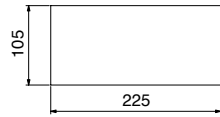

4 Seater – Pack Vol. 0,15 m³

8 Seater – Pack Vol. 0,4 m³

6 Seater – Pack Vol. 0,3 m³

10 Seater – Pack Vol. 0,5 m³

Weightless™ Rectangular Table

Frame – Electropolished 304 Stainless Steel, Adjustable Feet, 90mm Top Edge, 10 Seater – 110mm Top Edge

	4 Seater	6 Seater	8 Seater	10 Seater
Top Solid Kiaat, Oiled	R 23,545	R 35,010	R 39,331	R 45,071
Top Standard Veneered Board, Satin Spray Finish	R 14,948	R 21,931	R 30,593	R 38,171
Top Acrylic Surface, Polished	R 19,754	R 27,476	R 36,090	R 41,360
1 x Leg Only	R 726	R 726	R 726	R 726