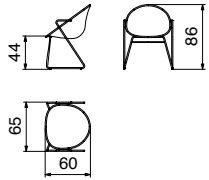

Pack Vol. 0,2 m³ (stacked x 5)

Zulu Mama™ Café Chair

Frame – Electropolished or Powder Coated 304 Stainless Steel, Weaving – High Density Polyethylene (UV stable)

Café Chair R 4,591

Retail Prices including VAT.