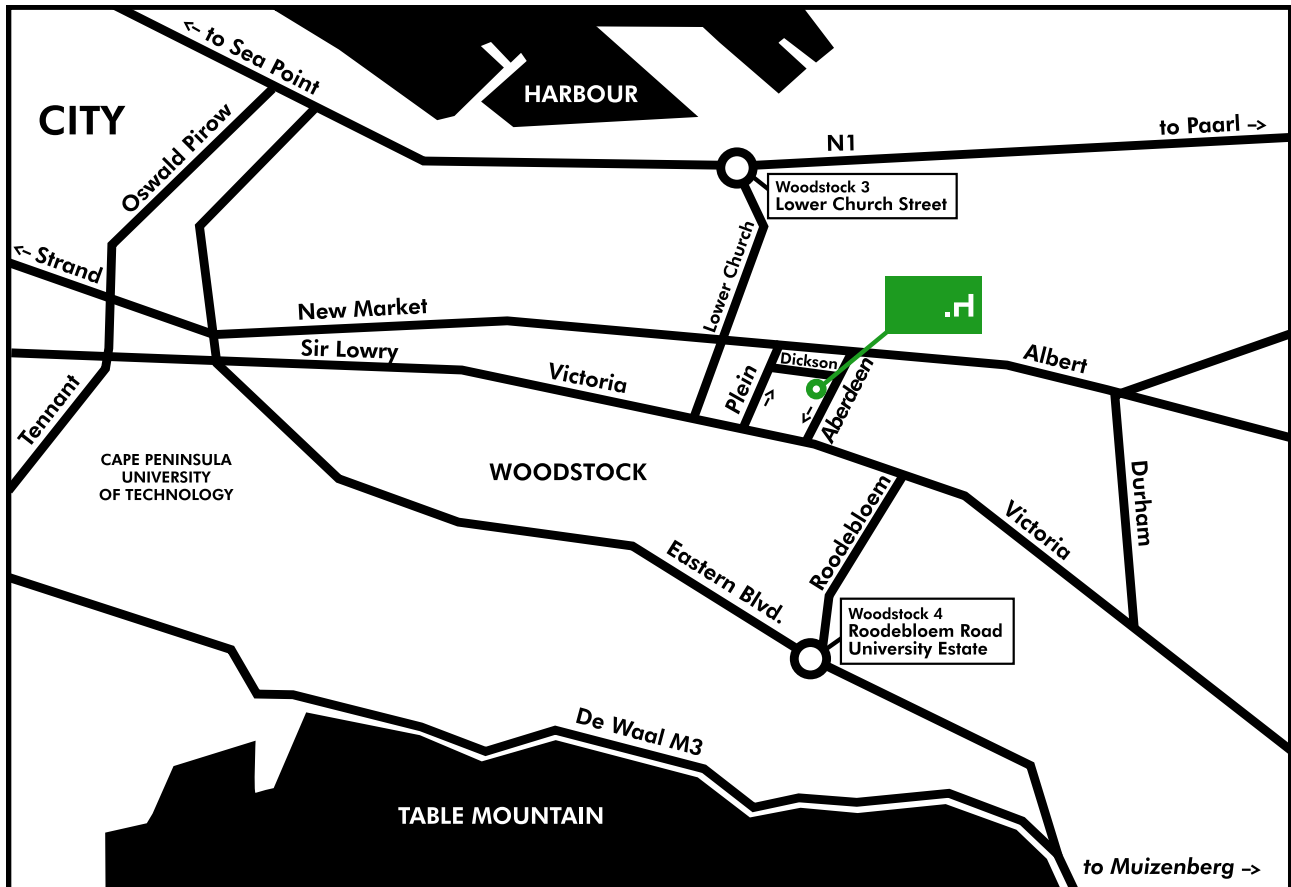

### Directions coming from Cape Town:

- Leave town on the Eastern Blvd (N2)
- Take the Rodebloem Road offramp
- Turn left and drive down Rodebloem Road
- Turn left at robots at the bottom of Rodebloem Rd into Victoria Road
- Turn right into Plein Street (small one way street)
- Turn Right into Dickson Street
- Drive to the end of Dickson Street until it meets Aberdeen Street
- We are the newly painted Victorian Church on the right hand side of the road
- The front entrance is on Aberdeen Street